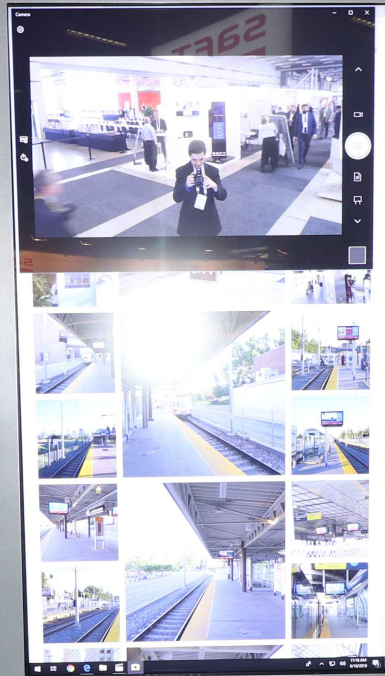

↑ hail

▲ ride

□ drive

⌂ replay

⌂ dispatch

NANDV

NANDV
Display Inc.

Outdoor LCD Displays
Designed for Transit + Beyond

Weatherproof | Remote Management | Real-Time Feed
40", 55", 65", 75", 85", 95", 105", 120" and 150" Displays

nandvdisplay.com
NANDV

AUTO **BUSCenter**

NANDV
Display Inc.

Outdoor LCD Display
Designed for Transit + Beyond